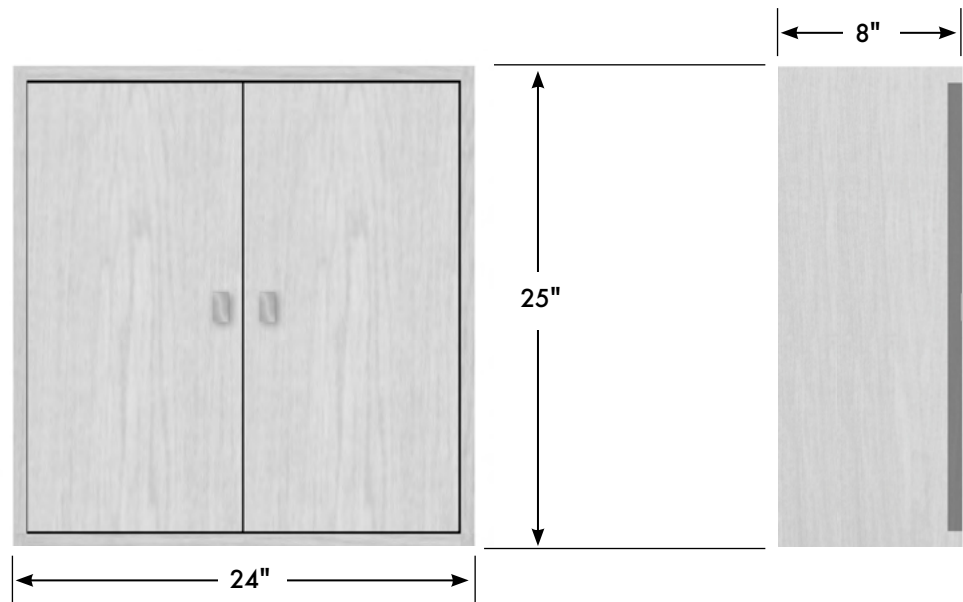

STRASSER

Specifications:
24" Contemporary Cubby

2 adjustable position shelves; 3/8" thick
frosted acrylic, radiused front edge.

24" Contemporary Cubby

24" wide
25" tall
8" front-to-back