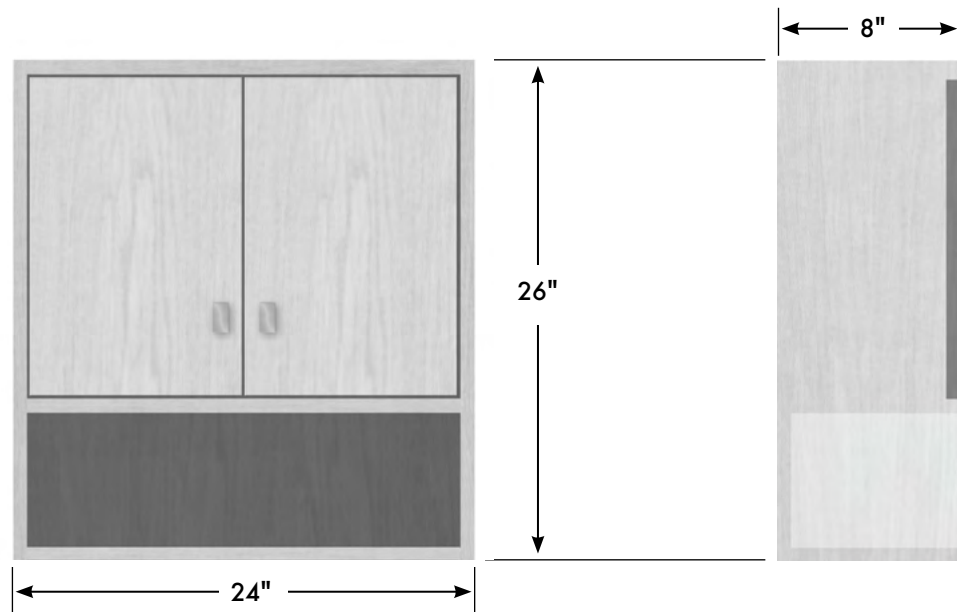

STRASSER

Specifications:
24" Contemporary Overjohn

1 adjustable position shelf behind the doors; $\frac{3}{4}$ " material finished to match the cabinet.

24" Contemporary Overjohn

29" wide
26" tall
8" front-to-back