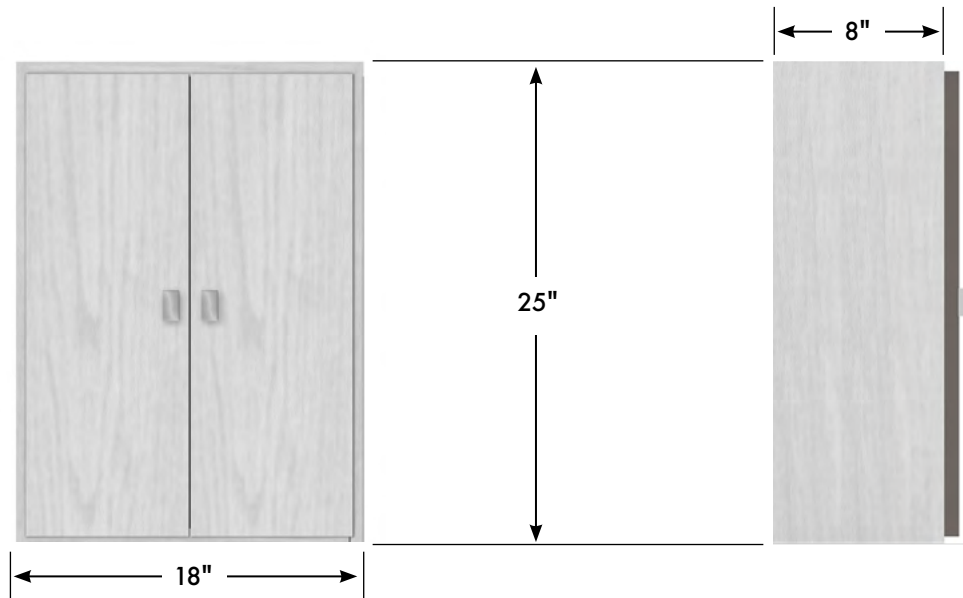

# STRASSER

Specifications:  
18" Traditional Cubby

2 adjustable position shelves; 3/8" thick frosted acrylic, radiused front edge.

**18" Traditional Cubby**  
18" wide  
25" tall  
8" front-to-back