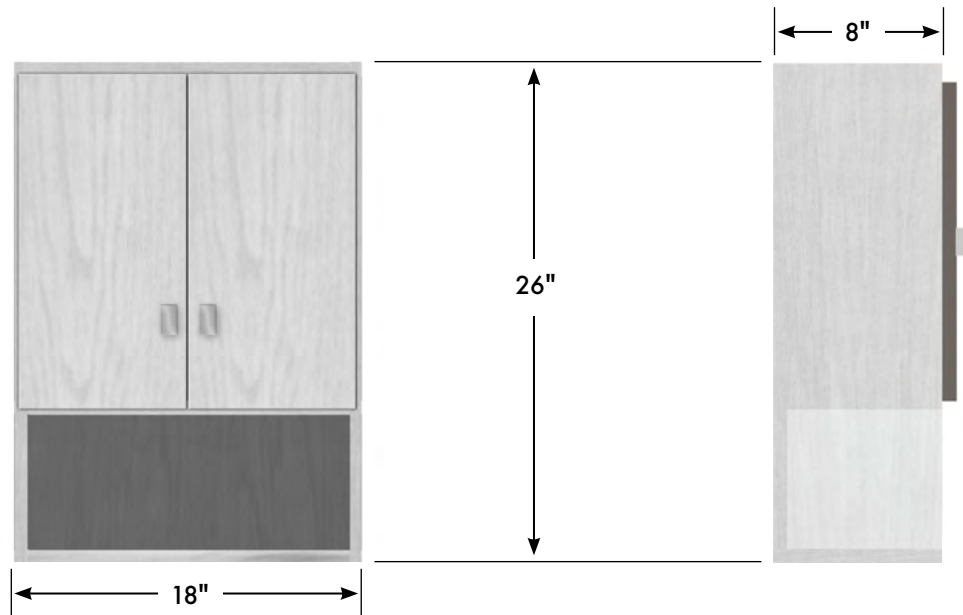

STRASSER

Specifications:
18" Traditional Overjohn

1 adjustable position shelf behind the doors; $\frac{3}{4}$ " material finished to match the cabinet.

18" Traditional Overjohn

18" wide
26" tall
8" front-to-back