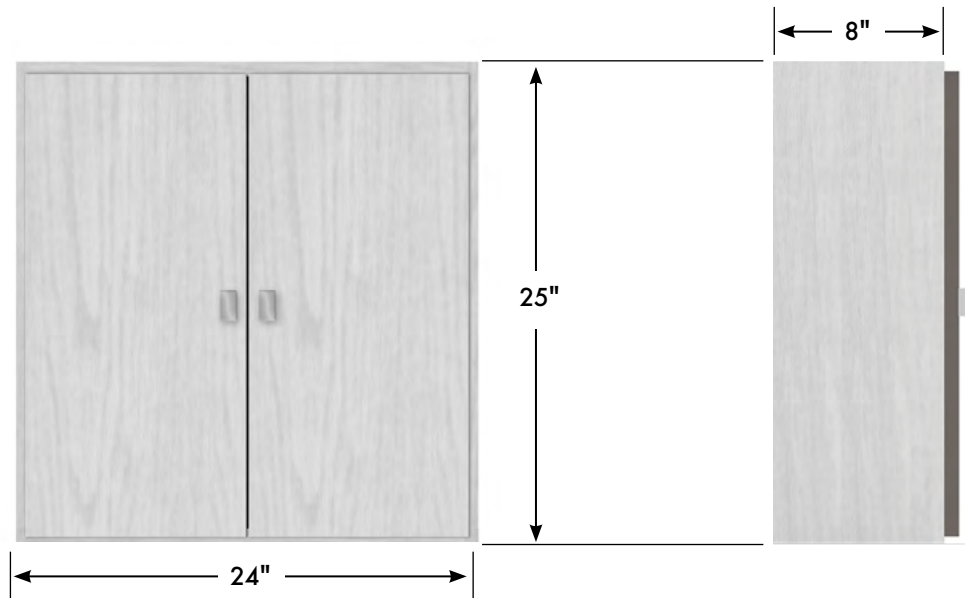

STRASSER

Specifications:
24" Traditional Cubby

2 adjustable position shelves; 3/8" thick
frosted acrylic, radiused front edge.

24" Traditional Cubby
24" wide
25" tall
8" front-to-back