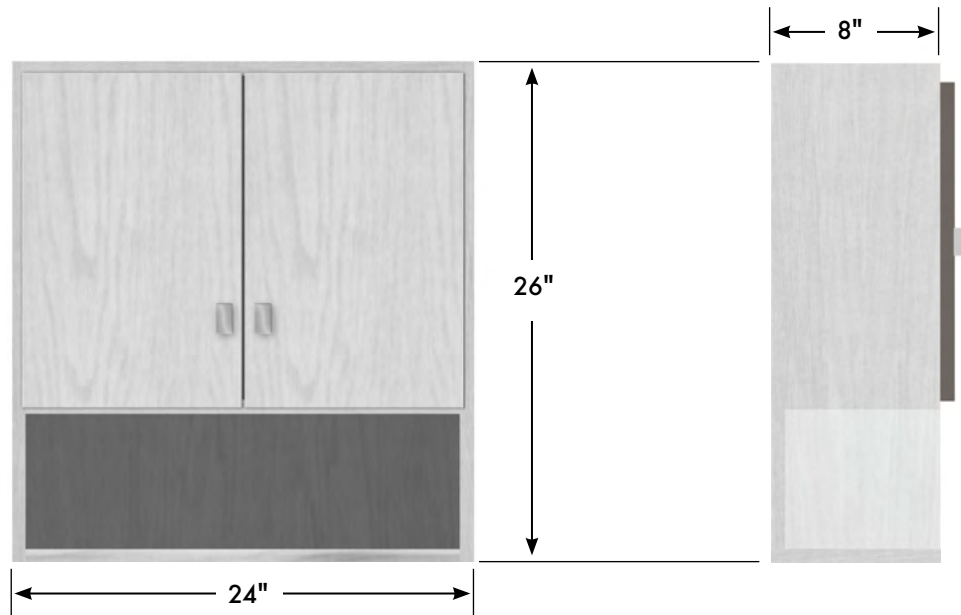

STRASSER

Specifications:
24" Traditional Overjohn

1 adjustable position shelf behind the doors; $\frac{3}{4}$ " material finished to match the cabinet.

24" Traditional Overjohn

24" wide
26" tall
8" front-to-back