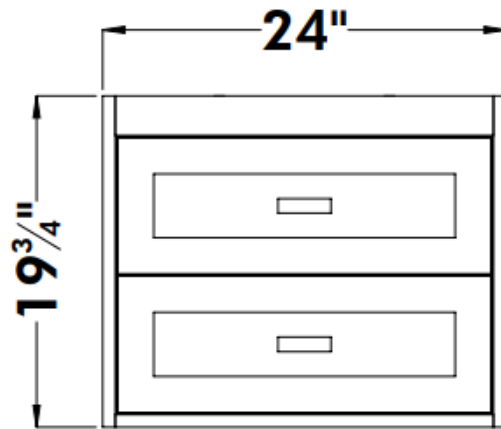

STRASSER

SoDo Town Vanity 24" Vanity

Front View

Side View

Top View

24" SoDo Vanity

24" wide
19 3/4" tall
21" or 18 1/2" front-to-back