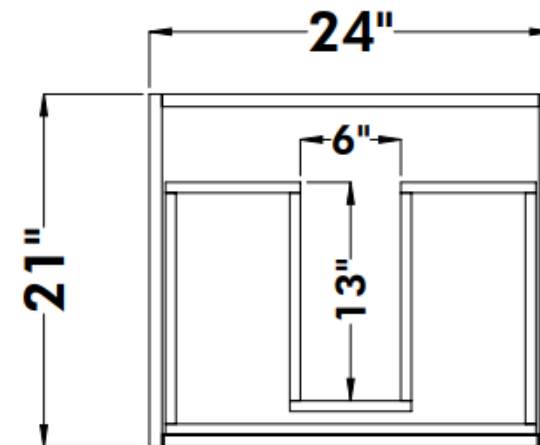

STRASSER

SoDo Town Vanity 24" Vanity

Front View

Side View

Top View

24" SoDo Vanity

24" wide
19 3/4" tall
21" or 18 1/2" front-to-back