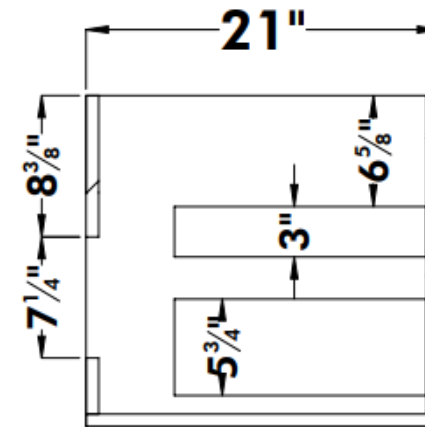

STRASSER

SoDo Town Vanity 24" Vanity

Front View

Side View

Top View

24" SoDo Vanity

24" wide
19 3/4" tall
21" or 18 1/2" front-to-back