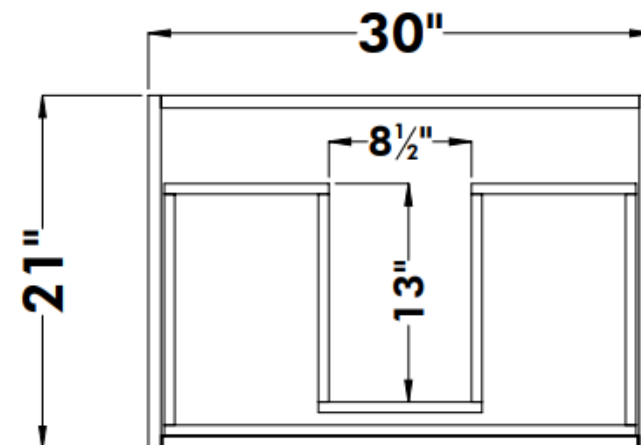

STRASSER

SoDo Town Vanity 30" Vanity

Front View

Side View

Top View

30" SoDo Vanity

30" wide
19³/₄" tall
21" or 18¹/₂" front-to-back