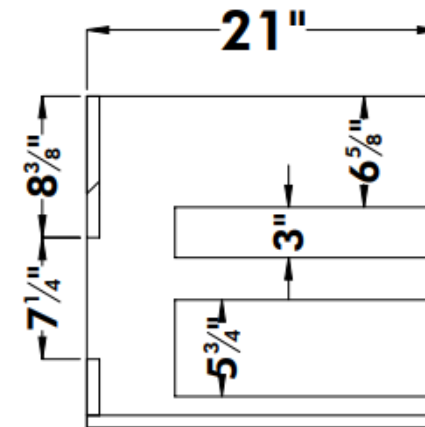

STRASSER

SoDo Town Vanity 30" Vanity

Front View

Side View

Top View

30" SoDo Vanity

30" wide
19³/₄" tall
21" or 18¹/₂" front-to-back