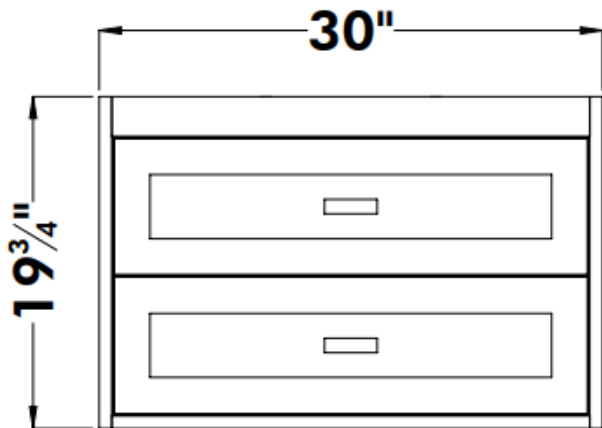

STRASSER

SoDo Town Vanity 30" Vanity

Front View

Side View

Top View

30" SoDo Vanity

30" wide
19³/₄" tall
21" or 18¹/₂" front-to-back