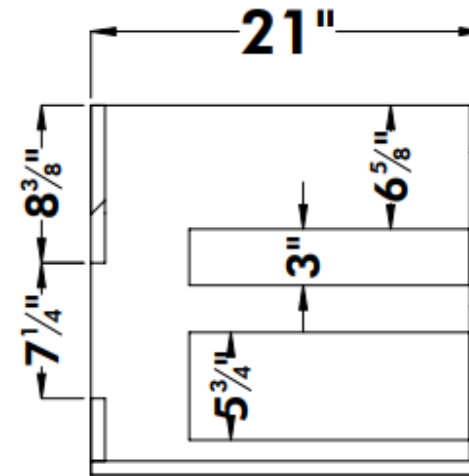

STRASSER

SoDo Town Vanity 36" Vanity

Front View

Side View

Top View

36" SoDo Vanity

36" wide
19³/₄" tall
21" or 18¹/₂" front-to-back