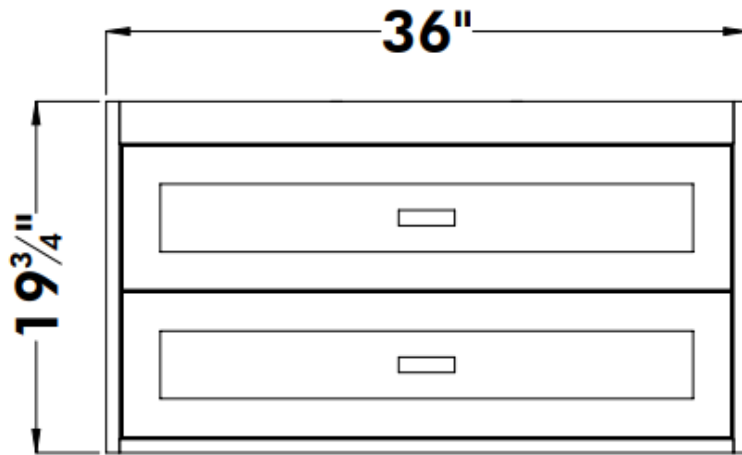

STRASSER

SoDo Town Vanity 36" Vanity

Front View

Side View

Top View

36" SoDo Vanity

36" wide
19³/₄" tall
21" or 18¹/₂" front-to-back