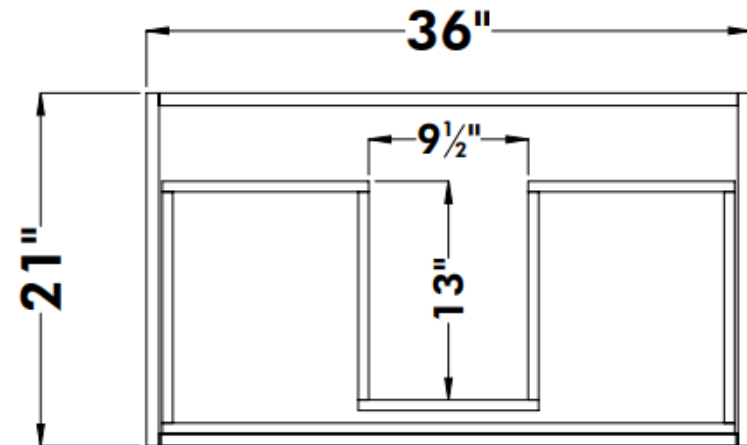

STRASSER

SoDo Town Vanity 36" Vanity

Front View

Side View

Top View

36" SoDo Vanity

36" wide
19³/₄" tall
21" or 18¹/₂" front-to-back