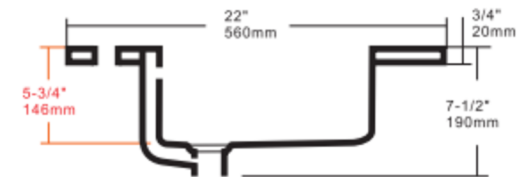

White

REV: 2024-12

STRASSER

Integrated Sinks

Item# 66.310.8

31.25" x 22"

8" Spread

White