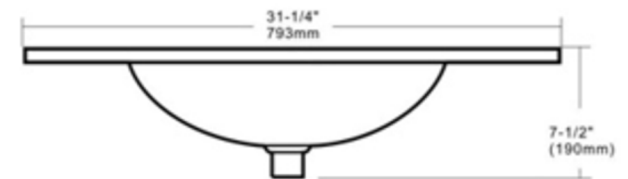

STRASSER

Integrated Sinks

Item# 66.310.1

31.25" x 22"

Single Hole

White

REV: 2024-12