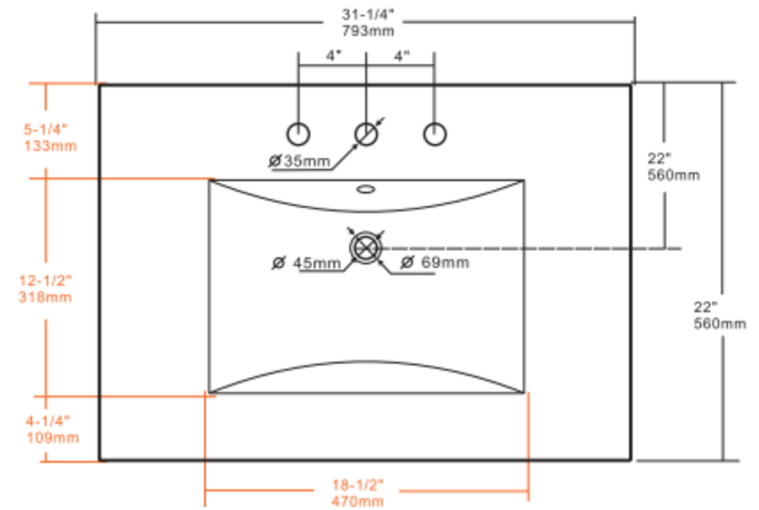

White

REV: 2024-12

STRASSER

Integrated Sinks

Item# 66.310.8

31.25" x 22"

8" Spread

White

REV: 2024-12

STRASSER

Integrated Sinks

Item# 66.370.1

37.25" x 22"

Single Hole

White

REV: 2024-12

Integrated Sinks

Item# 66.490.8

49.25" x 22"

8" Spread

White

REV: 2024-12