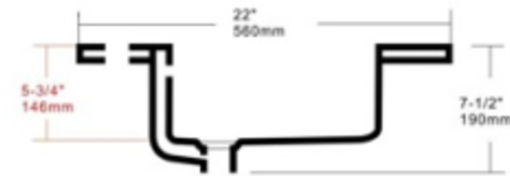

REV: 2024-12

STRASSER

Integrated Sinks

Item# 66.370.1

37.25" x 22"

Single Hole

White

REV: 2024-12