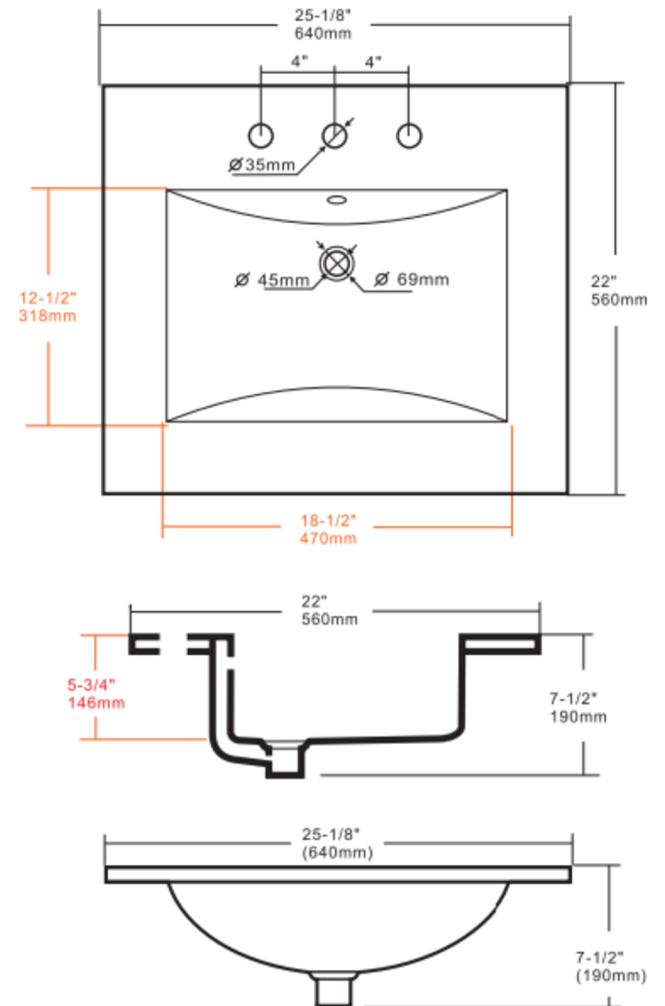

STRASSER

Integrated Sinks

Item# 66.250.1
25.125" x 22"
Single Hole
White

REV: 2024-12

STRASSER

Integrated Sinks

Item# 66.250.8

25.125" x 22"

8" Spread

White

REV: 2024-12

STRASSER

Integrated Sinks

Item# 66.310.1

31.25" x 22"

Single Hole

White

REV: 2024-12

STRASSER

Integrated Sinks

Item# 66.310.8

31.25" x 22"

8" Spread

White

REV: 2024-12

STRASSER

Integrated Sinks

Item# 66.370.1

37.25" x 22"

Single Hole

White

REV: 2024-12