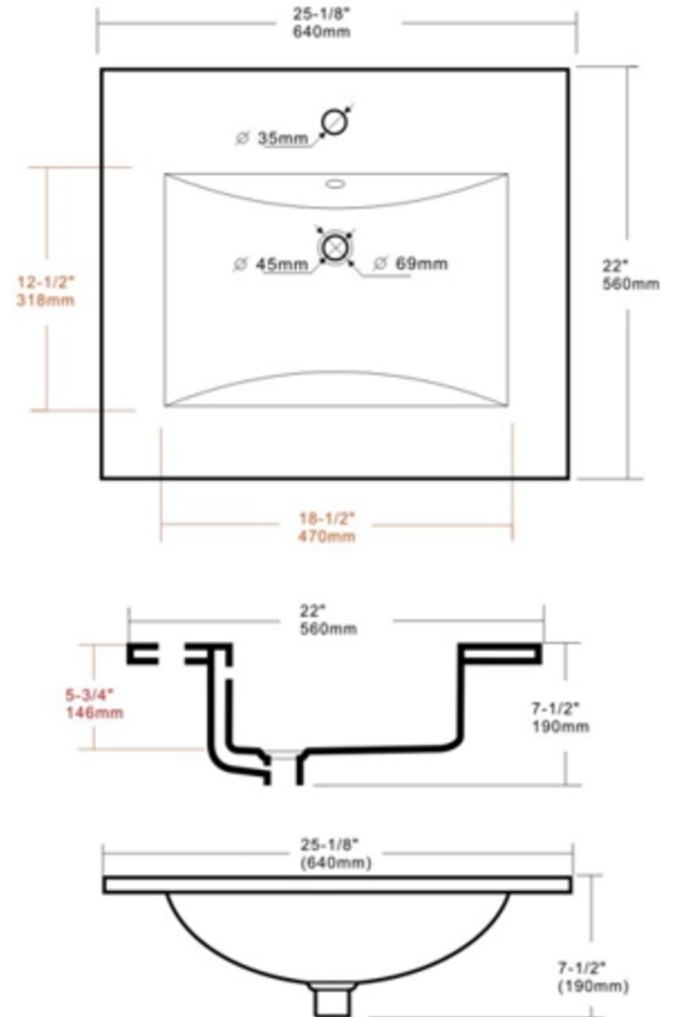

STRASSER

Integrated Sinks

Item# 66.250.1
25.125" x 22"
Single Hole
White

REV: 2024-12

STRASSER

Integrated Sinks

Item# 66.250.8

25.125" x 22"

8" Spread

White

REV: 2024-12

STRASSER

Integrated Sinks

Item# 66.310.1

31.25" x 22"

Single Hole

White

REV: 2024-12

STRASSER

Integrated Sinks

Item# 66.310.8

31.25" x 22"

8" Spread

White

REV: 2024-12

STRASSER

Integrated Sinks

Item# 66.370.1

37.25" x 22"

Single Hole

White

REV: 2024-12