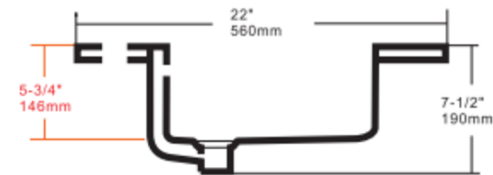

STRASSER

Integrated Sinks

Item# 66.490.8

49.25" x 22"

8" Spread

White

REV: 2024-12