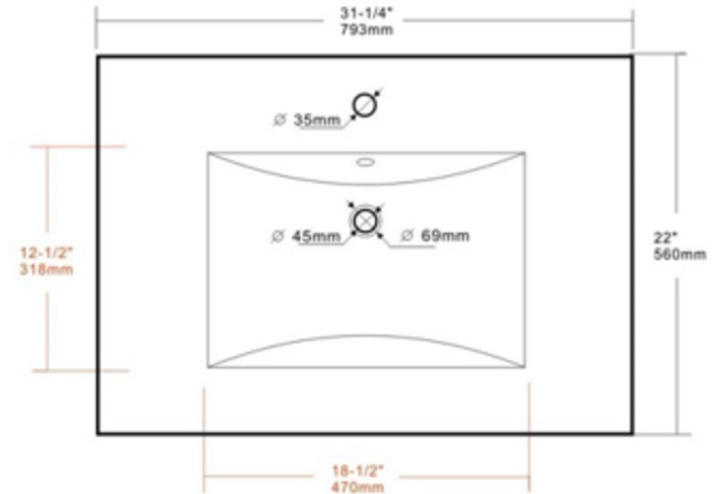

8" Spread

White

REV: 2024-12

STRASSER

Integrated Sinks

Item# 66.310.1

31.25" x 22"

Single Hole

White

REV: 2024-12

STRASSER

Integrated Sinks

Item# 66.310.8

31.25" x 22"

8" Spread

White

REV: 2024-12

STRASSER

Integrated Sinks

Item# 66.370.1

37.25" x 22"

Single Hole

White

REV: 2024-12

Integrated Sinks

Item# 66.490.8

49.25" x 22"

8" Spread

White

REV: 2024-12