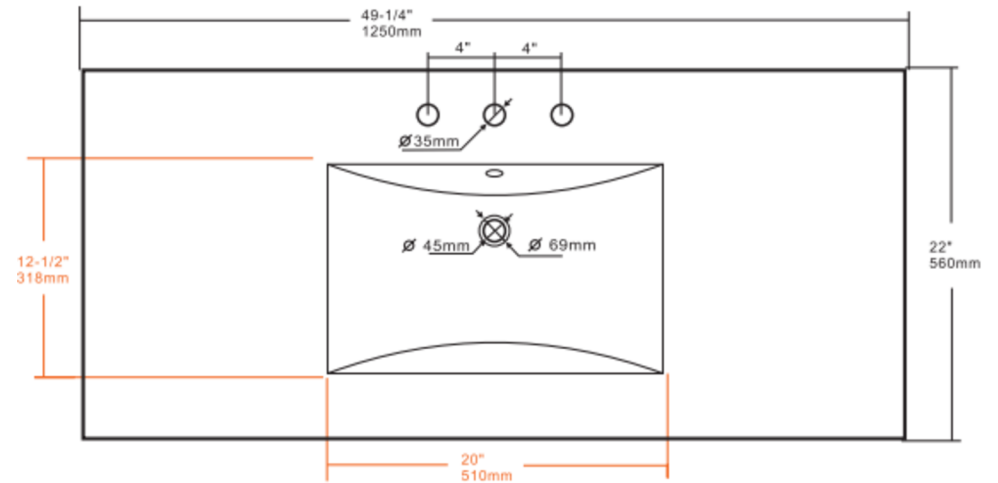

STRASSER

Integrated Sinks

Item# 66.490.1

49.25" x 22"

Single Hole

White

REV: 2024-12

STRASSER

Integrated Sinks

Item# 66.490.8

49.25" x 22"

8" Spread

White

REV: 2024-12