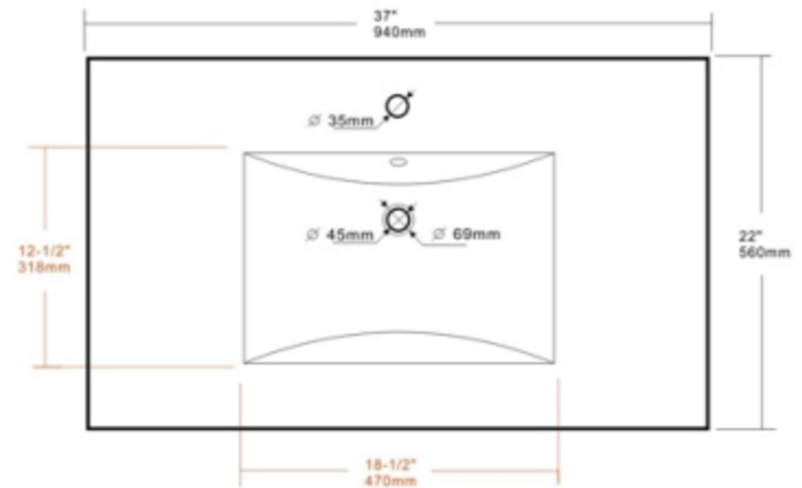

REV: 2024-12

STRASSER

Integrated Sinks

Item# 66.370.1

37.25" x 22"

Single Hole

White

REV: 2024-12

STRASSER

Integrated Sinks

Item# 66.490.1

49.25" x 22"

Single Hole

White

REV: 2024-12

STRASSER

Integrated Sinks

Item# 66.490.8

49.25" x 22"

8" Spread

White

REV: 2024-12