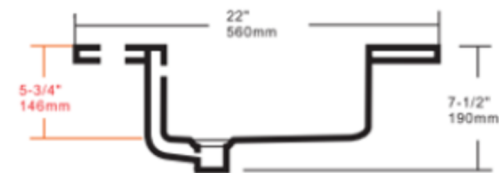

STRASSER

Integrated Sinks

Item# 66.490.1

49.25" x 22"

Single Hole

White

REV: 2024-12

STRASSER