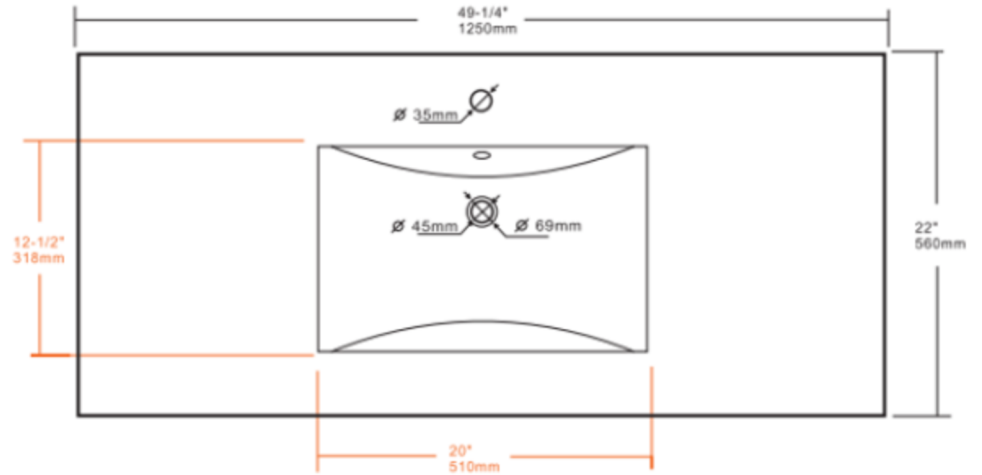

STRASSER

Integrated Sinks

Item# 66.490.1

49.25" x 22"

Single Hole

White

REV: 2024-12

STRASSER

Integrated Sinks

Item# 66.490.8

49.25" x 22"

8" Spread

White

REV: 2024-12