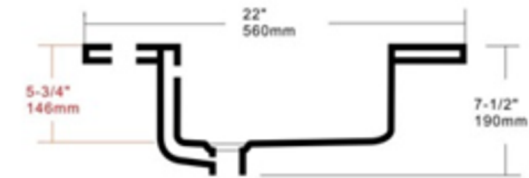

STRASSER

Integrated Sinks

Item# 66.310.1

31.25" x 22"

Single Hole

White

REV: 2024-12